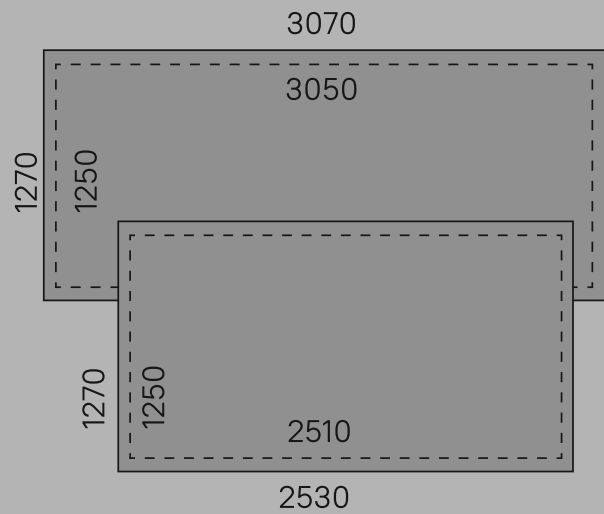

SFIBRAL GRAY

SFIBRAL Color

SFIBRAL STRUCTURE

SFIBRAL panel sizes

Factory panel sizes: 3070 x 1270 mm / 2530 x 1270 mm

Trimmed panel sizes: 3050 x 1250 mm / 2510 x 1250 mm

SFIBRAL GRAY

Available in 6/8 mm thickness (only trimmed)

SFIBRAL STRUCTURE

Available in 8 mm thickness (only trimmed)

SFIBRAL COLOR

Available in 8 mm thickness (trimmed / untrimmed)

Technical characteristics and physical properties according to standard EN 12467